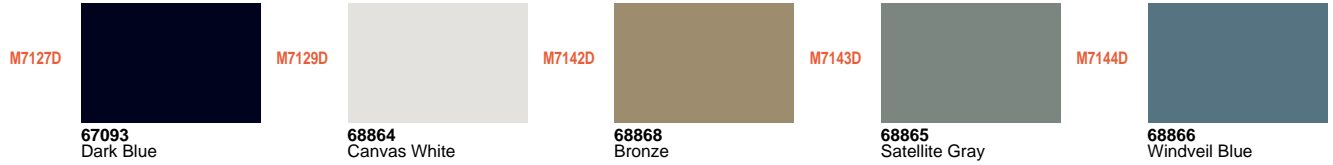

2005 Ford Motor Company

Ford / Lincoln / Mercury

UNDERHOOD : For Model and Usage Details See Color Compatibility Guide