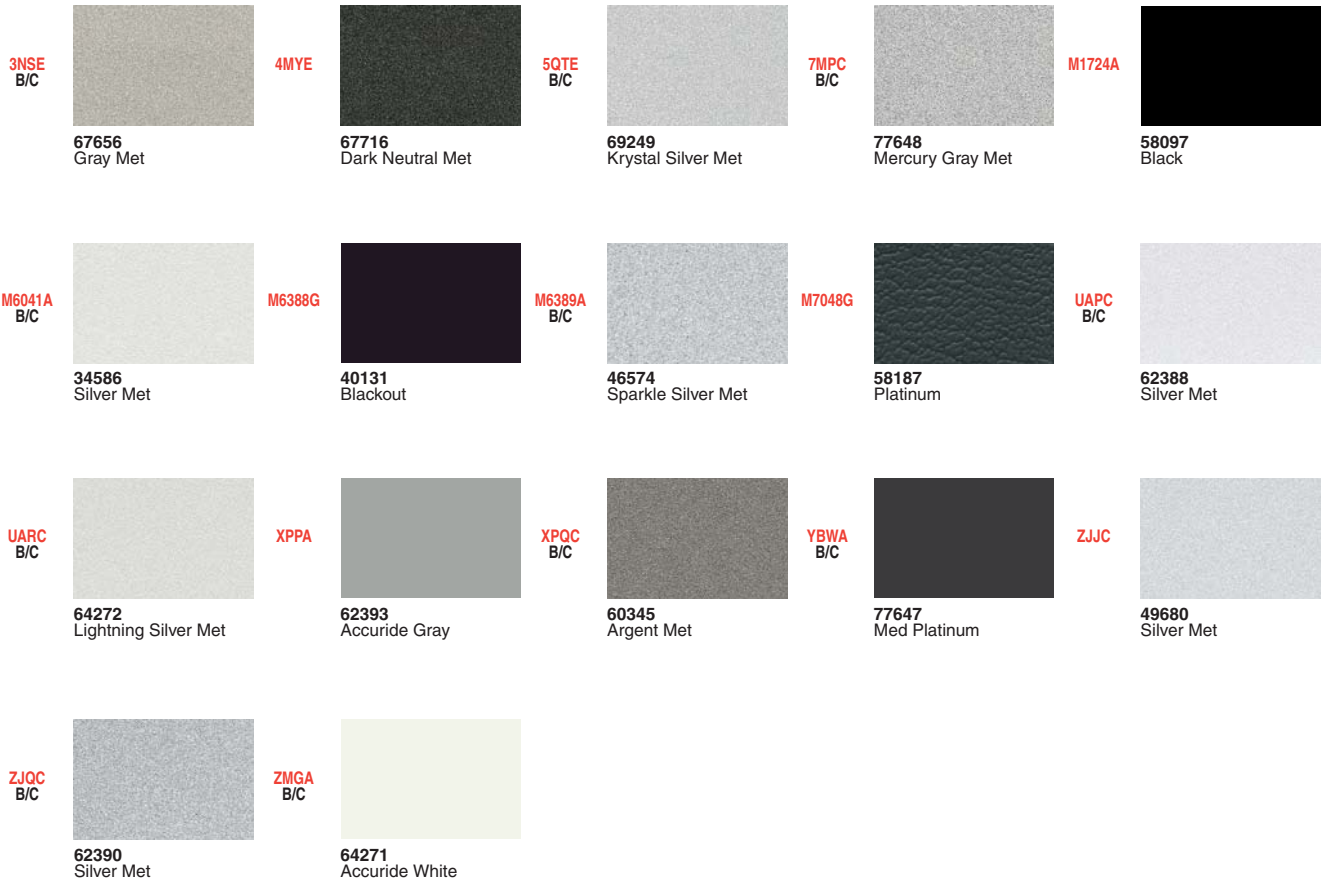

WHEEL: For Model and Usage Details See Color Compatibility Guide