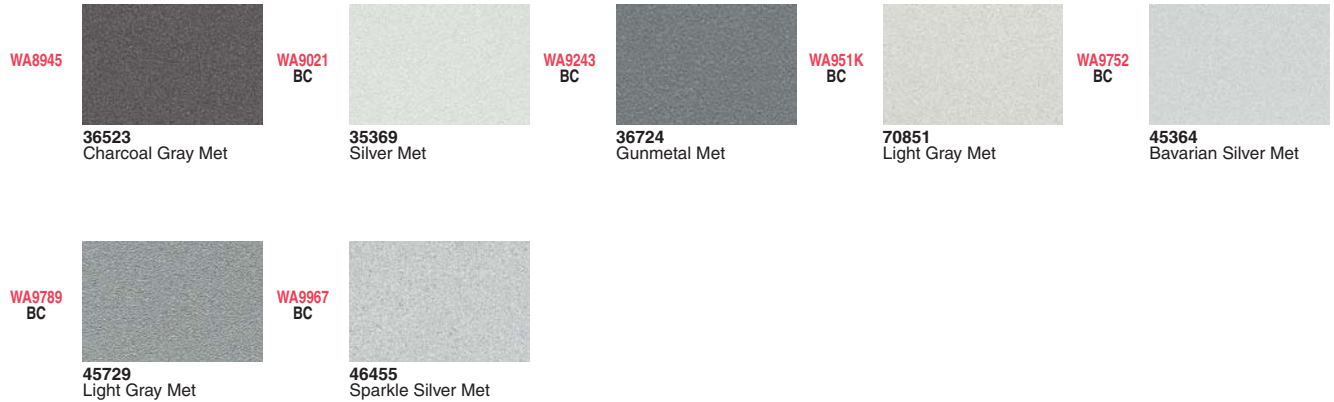

WA6248

41547
Silver Met

WA6272
BC

52847
Light Argent Met

WA6277

52848
Gray

WA778J
BC

64130
Sparkle Silver II Met

WA837K
BC

65161
Warm Nickel Met

WA8798
BC

35367
Med Gray Met

WA8867
BC

58108
Ultra Silver Met

WHEEL • For Model and Usage Details See Color Compatibility Guide

UNDERHOOD • For Model and Usage Details See Color Compatibility Guide

INTERIOR • For Model and Usage Details See Color Compatibility Guide

(For Colors not shown in this section refer to EXTERIOR section)

WA314N  77432 Very Light Cashmere	WA324N BC  74364 Nova Silver Met	WA328N  74323 Light Titanium Granite	WA329N  74324 Light Cashmere Granite	WA400G 29  60163 Tuxedo Blue
WA413P  77140 Cocoa	WA422P  77433 Brick	WA424P BC  77711 Piano Black	WA513Q  79678 Light Linen	WA521Q  81778 Very Light Linen
WA524Q  81779 Mulberry	WA527Q  81781 Refined Silver Met	WA558Q  81782 Graphite Silver Met	WA563F  60356 Ebony Mica	WA610F  62426 Dark Gray Met
WA6246  77712 Dark Argent Met	WA731J  66425 Dark Satin Nickel Met	WA733J  70877 Satin Nickel Met	WA8247  33769 Med Dark Gray	WA830K  67506 Light Cashmere
WA831K  67507 Med Cashmere	WA832K  67508 Med Dark Cashmere	WA8489  74325 Dark Gray Met	WA912K  67561 Titanium Met	WA935L  67512 Very Dark Cashmere
WA949L  64943 Granite Opal	WA9648 52  46242 Med Dark Neutral	WA9772 52  46240 Light Neutral	WA9779 17  46230 Med Gray	WA9780 14  46363 Dark Gray
WA9781 14  46228 Light Gray	WA9902 14  46232 Very Dark Gray			